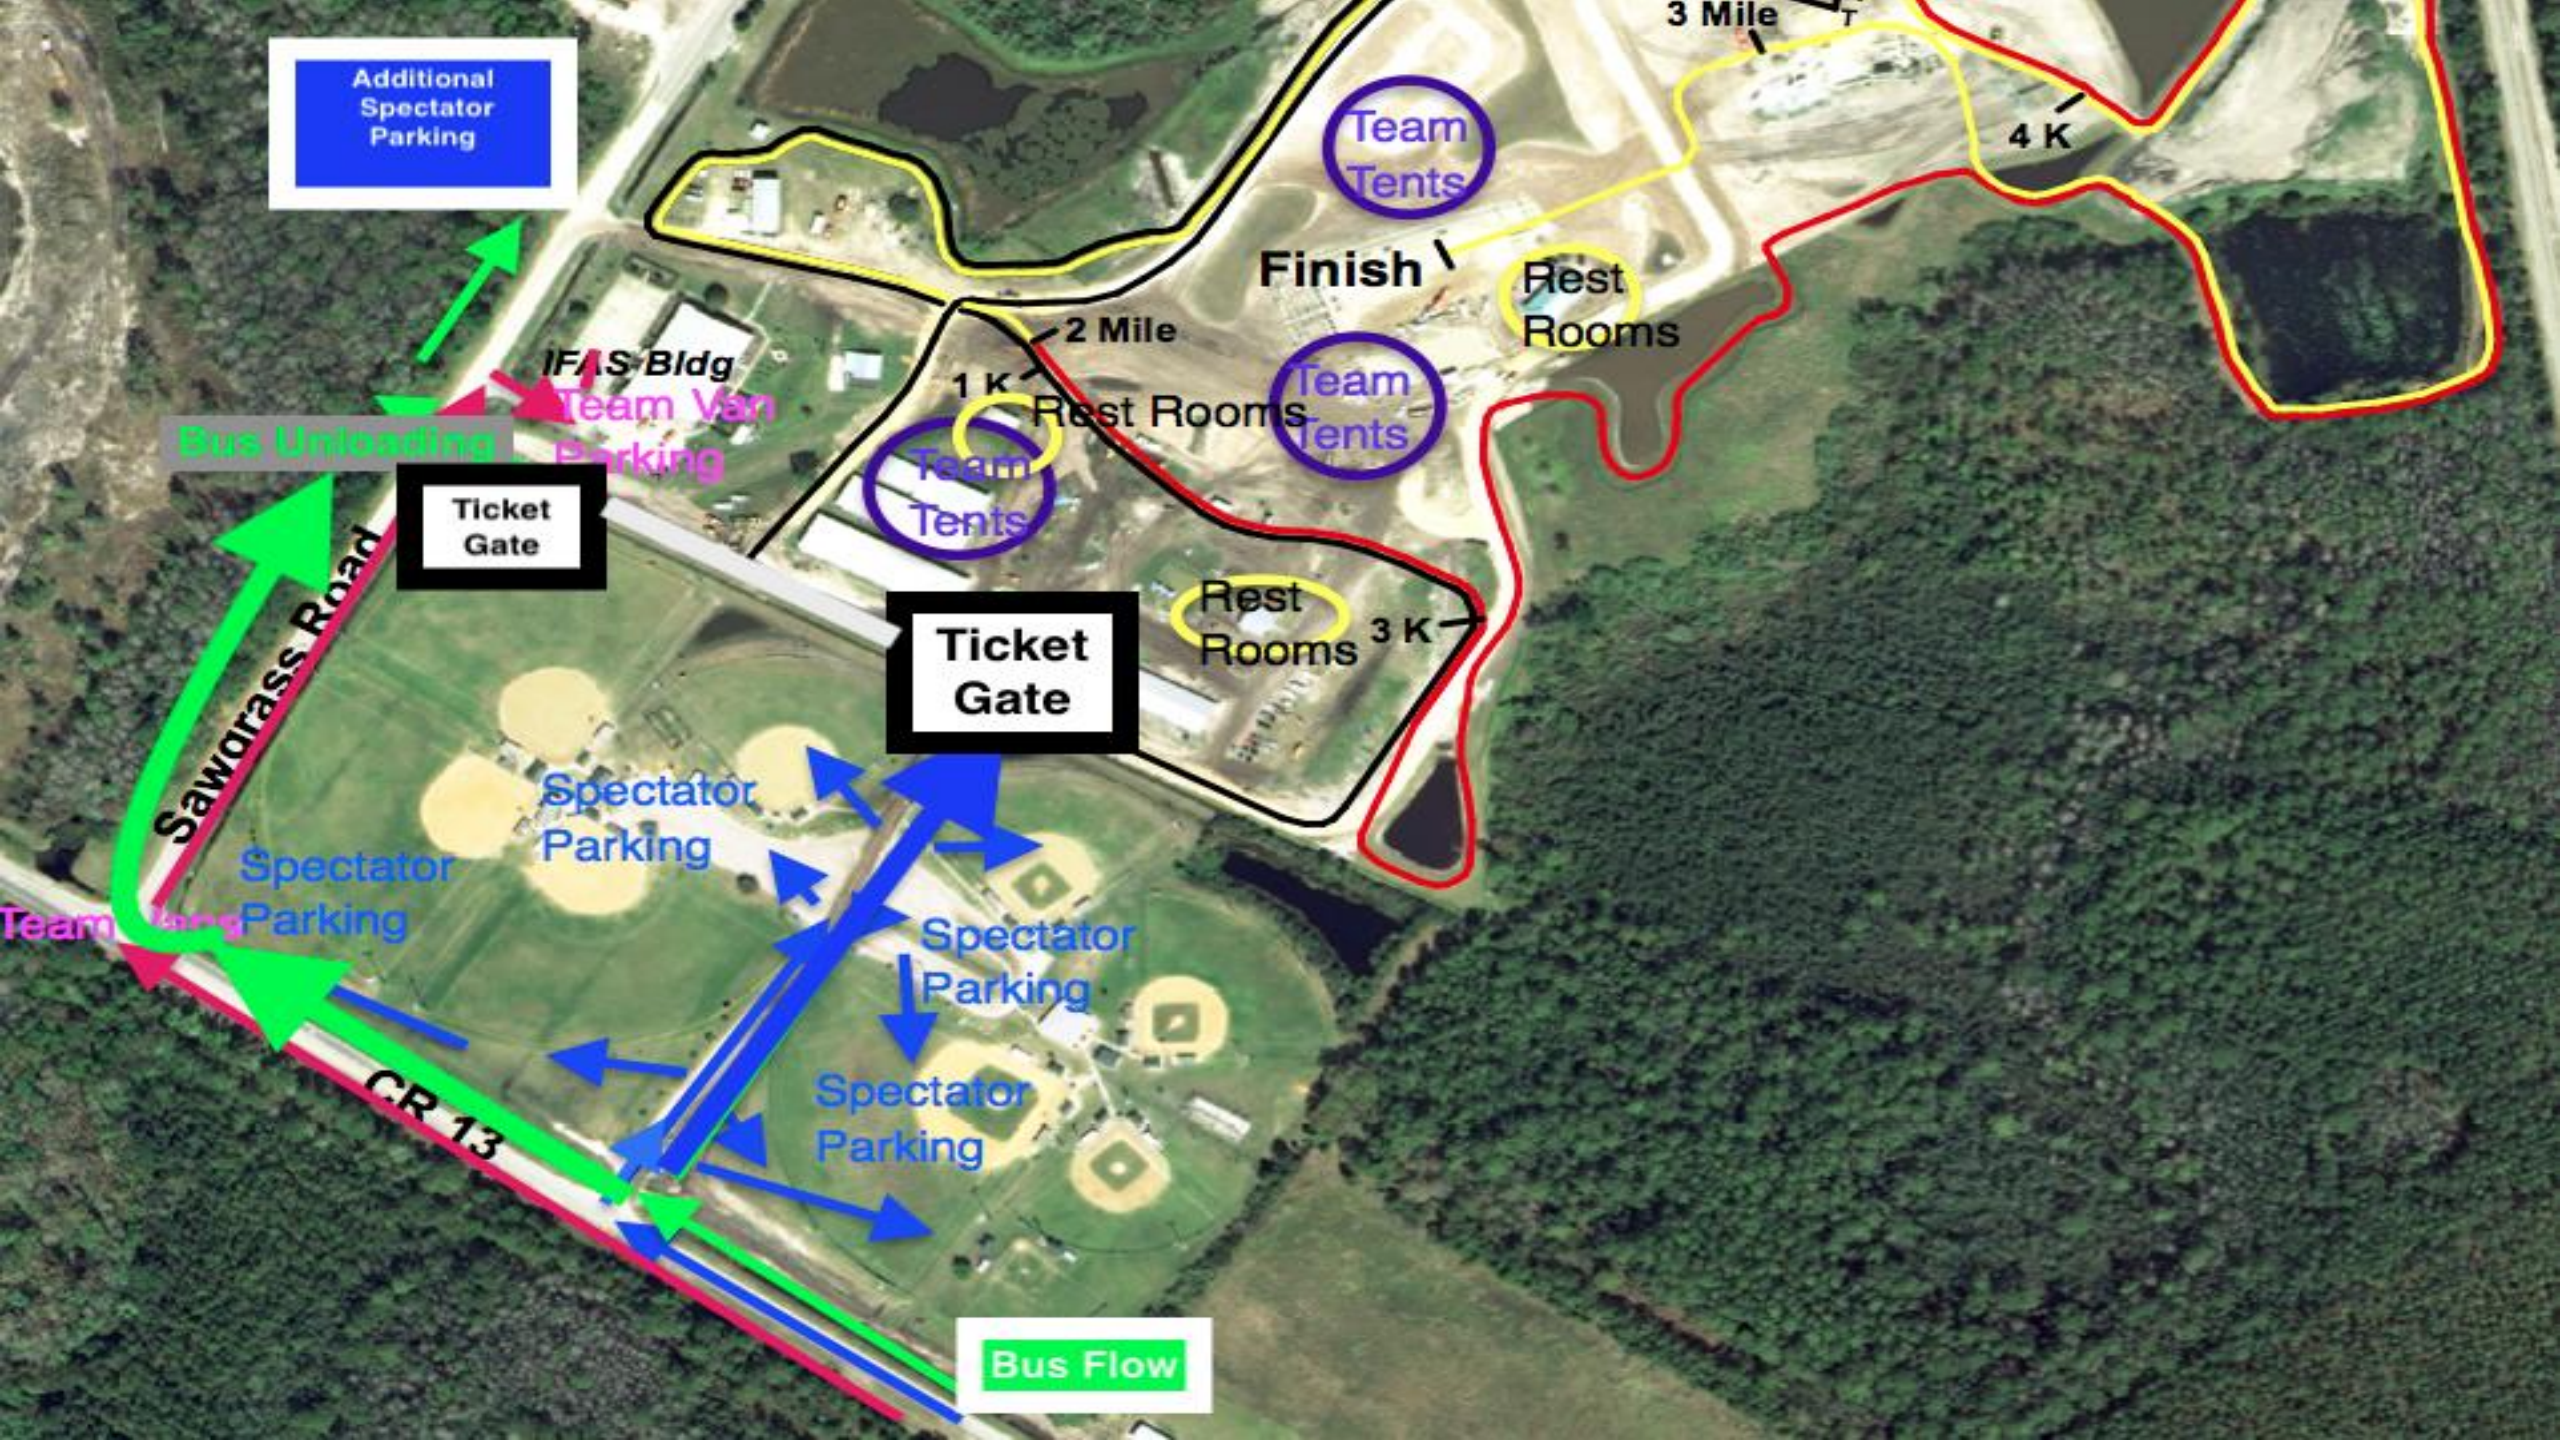

Search this area

Sawgrass

1-Mile

START

2K

4K

3-Mile

Finish

2-Mile

1K

3k

Google

Flagler County Fairgrounds

Cattlemen's Hall

Flagler Babe Baseball

Start

3K
Finish

1 mi.

1200m-Mat

1K

3K

Additional Spectator Parking

Ticket Gate

Ticket Gate

1 K

Rest Rooms

2 Mile

3 Mile

4 K

Team Parking